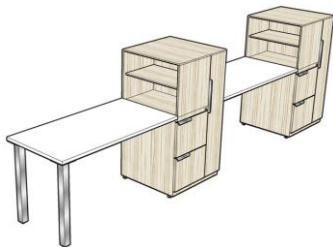

TWO PERSON SETUP USING SHOWROOM STANDARD CABINETS

Item	Description	Size	QTY	List	Ext.
TX-WS01-2466-T	Rectangular Worksurface	24x66	2	$248	$497
SS-PSC5-2454-L*	Personal storage cabinet with side opening	24x24x54	2	$1,607	$3,214
TX-SBKT-01	Worksurface Support L-Bracket	12"	3	$18	$54
TX-RPST-14-SLV	Metal 2.5" square leg	28" high	2	$95	$190
TOTAL:					$3,955

* See page 40 of DeskMakers 2011 Price List for Casegoods & Tables.