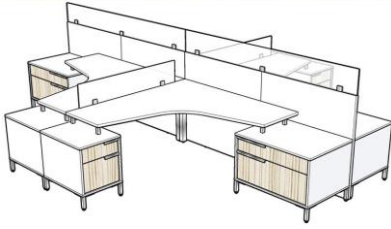

Typicals

FOUR PERSON SETUP WITH TAPERING BOOMERANG WORKSURFACES

Item	Description	Size	QTY	List	Ext.
TX-WS05-6060-T	Tapering boomerang worksurface	60x60	4	$578	$2,310
TX-HUBL-1917	Cargo hub with legs	19x17	4	$327	$1,309
TX-HUBL-1933	Cargo hub with legs	19x33	4	$424	$1,694
TX-IN01-1716-T	Box-file insert	19x17	4	$320	$1,281
TX-IN01-1732-T	Wide-box/lateral insert	17x32	4	$536	$2,142
TX-RPST-14-SLV	Metal 2.5" square leg	28" high	4	$95	$380
TX-SBKT-01	Worksurface Support L-Bracket	NA	8	$15	$120
TX-SLEG-02	1-Inch Square, 3-3/8" High Support Leg	3.25"	16	$28	$448
TX-SPW1-4242	Center spine wall panel	42x42	2	$380	$760
TX-SPW2-4242	End spine wall panel	42x42	2	$365	$946
TX-GPV3-0684	Glass privacy panel above spinewall	6x84	2	$473	$946
PP-LPV2-1248	Laminate privacy panel	12x48	2	$270	$539
TOTAL:				$12,876