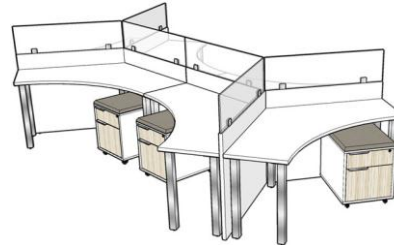

SIX PERSON SETUP WITH 120 DEGREE WORKSURFACES

Item	Description	Size	QTY	List	Ext.
TX-WS45-4242-T	120 degree worksurface	42x42	6	$525	$3,150
TX-HUBW-2417	Mobile cargo hub	24x17	6	$332	$1,994
TX-FCSN-2417-GR1	Cushion for cargo hub (grade 1)	24x17	6	$200	$1,200
TX-IN01-2216-T	Box-file insert	22x16	6	$347	$2,079
TX-SPW2-4236	End spine wall	42x36	6	$330	$1,982
TX-GPV2-1242	Glass privacy panel	12x42	6	$394	$2,362
TX-RPST-14-SLV	Metal 2.5" square leg	28" high	30	$95	$2,850
TX-SBKT-01	Worksurface Support L-Bracket	NA	12	$15	$180
TOTAL:				$15,796