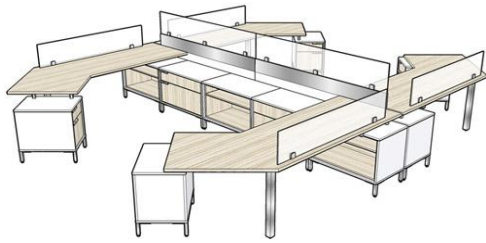

* See page 40 of DeskMakers 2011 Price List for Casegoods & Tables.

FOUR PERSON BENCHING SETUP WITH GLASS PRIVACY PANELS

Item	Description	Size	QTY	List	Ext.
TX-WS02-2472-L-?	Wedge worksurface	19-24x72	2	\$344	\$688
TX-WS02-2472-R-?	Wedge worksurface	19-24x72	2	\$344	\$688
TX-HUBG-2465	Cargo Hub with legs – Four Wide	24x65	4	\$565	\$2,261
TX-IN07-2232-T	32" Cubby-file insert	22x32	2	\$583	\$1,166
TX-IN03-2232-T	32" Open shelf insert	22x32	2	\$354	\$707
TX-RPST-14-SLV	Metal 2.5" square leg	2.5" square	2	\$95	\$190
TX-BSQ2-12	Square base support leg with access door	12x12x28	1	\$420	\$420
TX-SLEG-02	1-Inch Square, 3-3/8" High Support Leg	3.25"	8	\$28	\$224
PP-GPV2-1248	Glass privacy panel	12x48	2	\$423	\$846
TOTAL:					\$7,190

Typicals

FOUR PERSON SETUP WITH GLASS AND CALIFORNIA WORKSURFACES

Item	Description	Size	QTY	List	Ext.
TX-WS03-2490-L-T	California worksurface	24-38x90	2	\$764	\$1,527
TX-WS03-2490-L-T	California worksurface	24-38x90	2	\$764	\$1,527
TX-HUBL-1917	Cargo Hub with Legs – One-Wide	19x17	4	\$327	\$1,309
TX-HUBL-1933	Cargo Hub with Legs – Two-Wide	19x33	10	\$424	\$4,235
TX-IN01-1716-T	Box-file inserts	17x16	4	\$320	\$1,281
TX-IN01-1732-T	Wide Box-Lateral Pedestal	17x32	4	\$536	\$2,142
TX-IN03-1732-T	Open cabinet insert	17x32	6	\$332	\$1,990
TX-SLEG-02	1-Inch Square, 3-3/8" High Support Leg	3-3/8" high	16	\$28	\$448
TX-RPST-14-SLV	Metal 2.5" square leg	28" high	4	\$95	\$380
TX-GPV2-1048	10" high GLASS privacy panel with 2 steel clips	10x48	4	\$381	\$1,522
TX-SPW4-6036	End Spine Wall with 8" steel accent	60x36	2	\$535	\$1,071
TX-GPV3-1260	12" high glass privacy panel with 3 steel clips	12x60	2	\$533	\$1,065
TOTAL:				\$18,497	