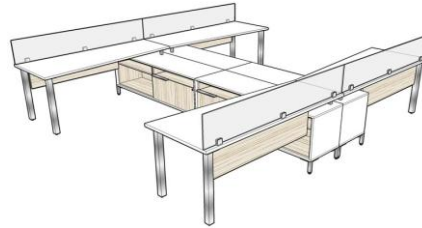

FOUR PERSON SETUP WITH REDUCING WORKSURFACES

Item	Description	Size	QTY	List	Ext.
TX-WS02-2472-L-T	Wedge Worksurface	19-24x72	2	$344	$688
TX-WS02-2472-R-T	Wedge Worksurface	19-24x72	2	$344	$688
TX-HUBL-2465	Cargo Hub with Legs – Four Wide	24x65	4	$565	$2,261
TX-IN03-2232-T	Open Cabinet insert	22x32	4	$354	$1,415
TX-IN07-2232-T	Cubby-file insert	22x32	4	$583	$2,331
TX-RPST-14-SLV	Metal 2.5" square leg	28" high	8	$95	$760
TX-SLEG-02	1-Inch Square, 3-3/8" High Support Leg	3-3/8" high	8	$28	$224
TX-LMOD-1242-T	12" high hanging modesty panel	12x42	4	$100	$400
TX-GPV3-1272	12" high GLASS privacy panel with 3 steel clips	12x72	4	$591	$2,363
TOTAL:				$11,130