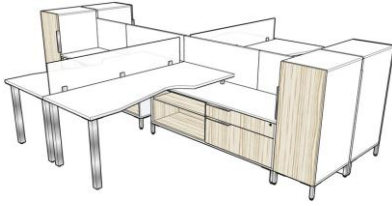

Typicals

FOUR PERSON SETUP WITH SIDE-CUT SADDLE WORKSURFACES

Item	Description	Size	QTY	List	Ext.
TX-WS10-3072-L-T	Side cut saddle worksurface	30x72	2	$460	$919
TX-WS10-3072-R-T	Side cut saddle worksurface	30x72	2	$460	$919
TX-HUBL-2465	Cargo Hub with Legs -- Four Wide	24x65	4	$565	$2,261
TX-IN03-2232-T	Open Cabinet insert	22x32	4	$354	$1,415
TX-IN01-2232-T	Wide box/lateral insert	22x32	4	$583	$2,331
TX-SCF7-2442-L-T	Single door storage cabinet with shelves	24x20x42	2	$764	$1,528
TX-SCF7-2442-R-T	Single door storage cabinet with shelves	24x20x42	2	$764	$1,528
PP-LPV3-1270	12" high laminate privacy panel	12x70	2	$344	$689
TX-RPST-14-SLV	Metal 2.5" square leg	28" high	8	$95	$760
TX-SLEG-02	1-Inch Square, 3-3/8" High Support Leg	3.25"	8	$28	$224
TX-SPW2-4242	End spine wall	42x42	2	$365	$730
TX-SPW1-4242	Center spine wall	42x42	2	$380	$760
TOTAL:				$14,062