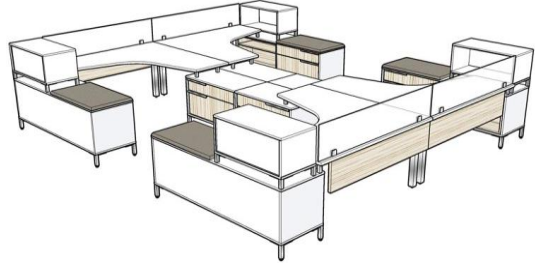

LARGE FOOTPRINT FOUR PERSON SETUP WITH CUBBIES

Item	Description	Size	QTY	List	Ext.
TX-WS05-6060-T	Tapering boomerang worksurface	60x60	4	$578	$2,310
TX-HUBL-1933	Cargo Hub with Legs – Two Wide	19x33	4	$424	$1,694
TX-HUBL-1965	Cargo Hub with Legs – Four Wide	19x65	4	$534	$2,135
TX-FCSN-1925-GR1	Seat Cushion for Cargo Hub (Grade 1)	19x25	4	$215	$860
TX-IN01-1732-T	Wide Box-Lateral Pedestal insert	17x32	8	$536	$4,284
TX-IN03-1732-T	Open cabinet insert	17x32	4	$332	$1,327
TX-SHS1-1436	Open worksurface cubby	14x36x15	4	$450	$1,800
TX-RPST-14-SLV	Metal 2.5" square leg	28" high	4	$95	$380
TX-SLEG-02	1-Inch Square, 3-3/8" High Support Leg	3-3/8" high	32	$28	$420
TX-FBKT-01	Worksurface connecting flat bracket	NA	4	$15	$2,130
TX-LMOD-1248-T	12" high hanging modesty panel	12x48	4	$105	$420
TX-GPV3-1260	12" high GLASS privacy panel with 3 steel clips	12x60	4	$533	$2,130
TOTAL:				$19,890