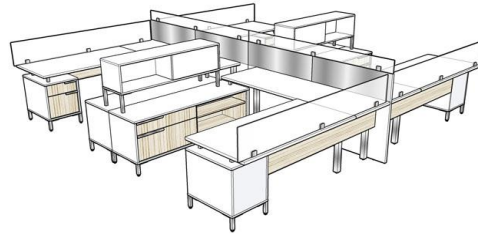

FOUR PERSON SETUP WITH CUBBIES AND SPINEWALL

Item	Description	Size	QTY	List	Ext.
TX-WS01-2448-T	Rectangular worksurface	24x48	4	$201	$804
TX-WS01-2478-T	Rectangular worksurface	24x78	4	$322	$1,287
TX-HUBL-2417	Cargo hub with legs	24x17	4	$348	$1,393
TX-HUBL-1965	Cargo hub with legs	19x65	4	$534	$2,135
TX-IN01-2216-T	Box-file insert	22x16	4	$347	$1,386
TX-IN01-1732-T	Wide-box/lateral insert	17x32	4	$536	$2,142
TX-IN03-1732-T	Open cabinet insert	17x32	4	$332	$1,327
TX-SHS5-1460	Shared worksurface cubby	14x60x15	2	$700	$1,400
TX-SLEG-03	1-Inch Square, 8-3/8" High Cubby Support Leg	8-3/8"	8	$44	$352
TX-SLEG-02	1-Inch Square, 3-3/8" High Support Leg	3.25"	8	$28	$224
TX-RPST-14-SLV	Metal 2.5" square leg	28" high	12	$95	$1,140
TX-SBKT-01	Worksurface Support L-Bracket	NA	8	$18	$144
TX-FBKT-01	Worksurface connecting flat bracket	NA	8	$15	$120
TX-SPW3-4242	Center spine wall with steel accent	42x42	2	$560	$1,120
TX-SPW4-4242	End spine wall with steel accent	42x42	2	$545	$1,090
TX-GPV3-0684	Glass privacy panel above spinewall	6x84	2	$473	$946
TX-GPV3-1268	Glass privacy panel on worksurfaces	12x68	4	$571	$2,286
TX-LMOD-1254-T	12" high hanging modesty panel	12x54	4	$110	$440
TOTAL:				$19,735