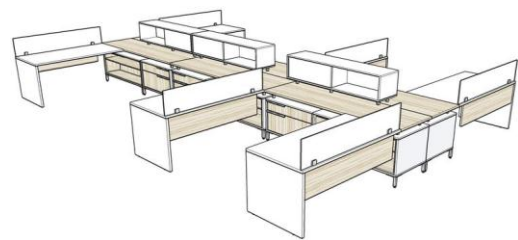

SIX PERSON SETUP WITH CUBBIES AND PENINSULA WORKSURFACES

Item	Description	Size	QTY	List	Ext.
TX-WS01-2448-T	Rectangular worksurface	24x48	6	$201	$1,206
TX-WS01-2466-T	Rectangular worksurface	24x66	6	$248	$1,490
TX-OPT-CUT-01	Cut charge to cut 66" down to 65"	NA	6	$75	$450
TX-HUBL-2465	Cargo hub with legs – four wide	24x65	6	$565	$3,392
TX-IN01-2232-T	Wide Box-Lateral Pedestal insert	22x32	6	$583	$3,497
TX-IN03-2232-T	Open Cabinet insert	22x32	6	$354	$2,122
TX-SHS5-1442	Shared worksurface cubby	14x42x15	3	$625	$1,875
TX-EPL1-24	28" full end panel support	24Dx28H	6	$174	$1,043
TX-SLEG-02	1-Inch Square, 3-3/8" High Support Leg	3-3/8" high	42	$28	$1,176
TX-LMOD-1242-T	12" high hanging modesty panel	12x42	6	$100	$600
TX-LPV3-1246	12" high laminate privacy panel with 2 steel clips	12x46	6	$267	$1,605
TOTAL:				$18,454