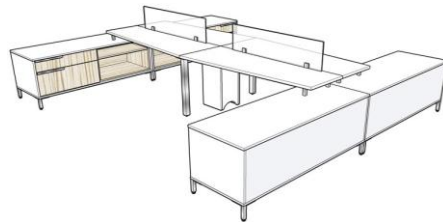

FOUR PERSON BENCHING SETUP WITH GLASS PRIVACY PANELS

Item	Description	Size	QTY	List	Ext.
TX-WS02-2472-L-?	Wedge worksurface	19-24x72	2	$344	$688
TX-WS02-2472-R-?	Wedge worksurface	19-24x72	2	$344	$688
TX-HUBG-2465	Cargo Hub with legs – Four Wide	24x65	4	$565	$2,261
TX-IN07-2232-T	32" Cubby-file insert	22x32	2	$583	$1,166
TX-IN03-2232-T	32" Open shelf insert	22x32	2	$354	$707
TX-RPST-14-SLV	Metal 2.5" square leg	2.5" square	2	$95	$190
TX-BSQ2-12	Square base support leg with access door	12x12x28	1	$420	$420
TX-SLEG-02	1-Inch Square, 3-3/8" High Support Leg	3.25"	8	$28	$224
PP-GPV2-1248	Glass privacy panel	12x48	2	$423	$846
TOTAL:					$7,190