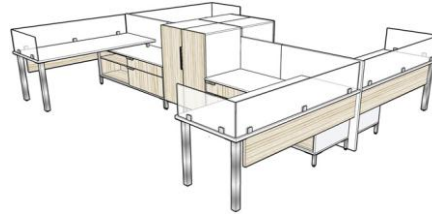

FOUR PERSON SETUP BACK TO BACK WITH STORAGE CABINETS

Item	Description	Size	QTY	List	Ext.
TX-WS01-2472-T	Rectangular Worksurfaces	24x72	4	$264	$1,056
TX-HUBL-1965	Cargo Hub with Legs – Three-Wide	19x49	4	$534	$2,135
TX-IN03-1732-T	Open Cabinet Insert	17x32	4	$332	$1,327
TX-IN01-1732-T	Wide-Box-Lateral Insert	17x32	4	$536	$2,142
TX-SCF7-1948-L-T	Single-Door Storage Cabinet w/Adjustable Shelves	19x20x48	2	$737	$1,475
TX-SCF7-1948-R-T	Single-Door Storage Cabinet w/Adjustable Shelves	19x20x48	2	$737	$1,475
TX-SPW2-3652	End Spine Wall Panel	36Wx42H	2	$320	$640
TX-SPW1-3342	Center Spine Wall Panel	33Wx42H	2	$319	$638
TX-GPV2-1222	Glass privacy panel	12x22	4	$297	$1,186
TX-GPV3-1270	Glass privacy panel	12x70	4	$581	$2,325
TX-LMOD-1266-L	12" High Hanging Modesty Panel	12x66	4	$130	$520
TX-SLEG-02	1-Inch Square, 3-3/8" High Support Leg	3.25"	8	$28	$224
TX-SBKT-01	Worksurface Support L-Bracket	12"	3	$18	$54
TX-RPST-14-SLV	Metal 2.5" square leg	2.5" square	8	$95	$760
TOTAL:				$15,955