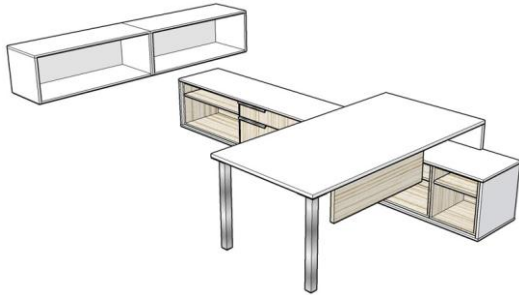

PRIVATE OFFICE WITH RECTANGULAR PENINSULA AND OVERHEAD

Item	Description	Size	QTY	List	Ext.
TX-WS01-3672-T	Rectangular worksurface	36x72	1	$394	$394
TX-HUBG-2465	Cargo Hub with Glides – four wide	24x65	1	$455	$455
TX-HUBG-2449	Cargo Hub with Glides – three wide	24x49	1	$387	$387
TX-IN01-2232-T	Widebox-Lateral insert	22x32	2	$583	$1,166
TX-IN03-2232-T	Open cabinet insert	22x32	1	$354	$354
TX-IN03-2216-T	Open cabinet insert	22x16	1	$247	$247
TX-RPST-14-SLV	Metal 2.5" square leg	28" high	2	$95	$190
TX-EPL2-36	8-3/8" Inch Panel Support Leg	8-3/8"	1	$153	$153
TX-LMOD-1242-T	12" High Hanging Modesty Panel	12x42	1	$100	$100
TX-WM00-3615	Overhead cabinet without doors	14x36x15	2	$450	$900
TOTAL:				$4,346