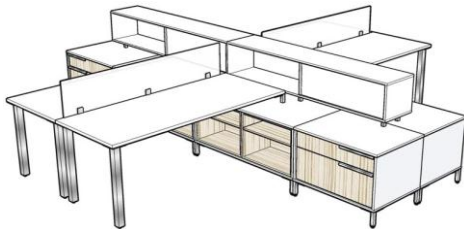

FOUR PERSON SETUP WITH CUBBIES AND PRIVACY PANELS

Item	Description	Size	QTY	List	Ext.
TX-WS01-2472-T	Rectangular worksurface	24x72	4	$264	$1,056
TX-HUBL-2433	Cargo hub with legs	24x33	4	$455	$1,820
TX-HUBL-2449	Cargo hub with legs	24x49	4	$497	$1,988
TX-IN01-2232-T	Wide box/lateral insert	22x32	4	$583	$2,331
TX-IN03-2224-T	Open cabinet insert	22x24	8	$294	$2,352
TX-SHS5-1466	Shared worksurface cubby	14x66x15	2	$725	$1,450
TX-RPST-14-SLV	Metal 2.5" square leg	28" high	8	$95	$760
TX-SLEG-02	1-Inch Square, 3-3/8" High Support Leg	3.25"	20	$28	$560
PP-LPV3-1266	Laminate privacy panel	12x66	2	$340	$680
TX-FBKT-01	Worksurface connecting flat bracket	NA	4	$15	$60
TOTAL:				$13,057