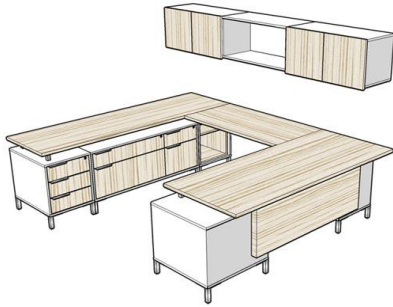

Typicals

PRIVATE EXECUTIVE OFFICE – LAMINATE

Item	Description	Size	QTY	List	Ext.
TX-WS01-3084-T	Desk worksurface	30x84	1	$421	$421
TX-WS01-2448-T	Bridge worksurface	24x48	1	$201	$201
TX-WS01-2484-T	credenza worksurface	24x84	1	$340	$340
TX-HUBL-2417	Cargo Hub with Legs – One-Wide	24x17	4	$348	$1,393
TX-HUBL-2449	Cargo Hub with Legs – Three-Wide	24x49	1	$497	$497
TX-IN03-2216-T	Sixteen-Inch Wide Open Cabinet Insert	22x16	2	$247	$494
TX-IN01-2216-T	Sixteen-Inch Wide Box-File Pedestal	22x16	2	$347	$693
TX-IN01-2232-T	Thirty-Two-Inch Wide Box-Lateral Ped	22x32	1	$583	$583
TX-IN02-2216-T	BBB insert right of credenza	22x16	1	$412	$412
TX-WM00-3215	Overhead Cabinet Without Doors	32x15	1	$435	$435
TX-WMOR-3215-T	Overhead Cabinet With Hinged Full-Face Doors	32x15	2	$545	$1,090
TX-2MOD-1960-T	2" Thick, 19" High Overlapping Modesty Panel	19x60	1	$350	$350
TX-SLEG-02	1-Inch Square, 3-3/8" High Support Leg	3.25"	9	$28	$252
TX-FBKT-01	Worksurface connecting flat bracket	NA	2	$15	$30
TOTAL:				$7,189