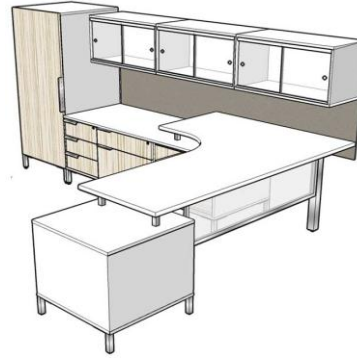

PRIVATE OFFICE L-SHAPE WITH TEAMWORX WARDROBE CABINET

Item	Description	Size	QTY	List	Ext.
TX-WS07-4272-L-T	Extended computer corner worksurface	24-42x72	1	$655	$655
TX-HUBL-2465	Cargo Hub with Legs – Four Wide	24x65	1	$565	$565
TX-HUBL-2425	Cargo Hub with Legs – 1-1/2-Wide	24x25	1	$390	$390
TX-IN01-2232-T	Wide-box Lateral insert	22x32	1	$583	$583
TX-IN02-2216-T	Box-box-box insert	22x16	1	$412	$412
TX-IN03-2216-T	Open cabinet insert	22x16	1	$247	$247
TX-SDW4-2466-L-T	Wardrobe cabinet	24x24x66	1	$926	$926
TX-WMOS-3215	Overhead with sliding glass doors	14x32x15	3	$835	$2,505
OPT-TCK-96	Tackboard (grade 1)	26Hx96W	1	$415	$415
TX-RPST-14-SLV	Metal 2.5" square leg	28" high	1	$95	$95
TX-SLEG-02	1-Inch Square, 3-3/8" High Support Leg	3.25"	4	$28	$112
TX-GMOD-1248	Aluminum-framed glass modesty	12x48	1	$470	$470
TOTAL:				$7,375