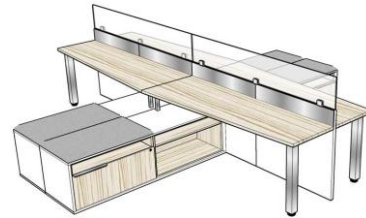

FOUR PERSON SETUP WITH CUSHIONS AND GLASS

Item	Description	Size	QTY	List	Ext.
TX-WS02-2472-L-T	Wedge Worksurface	24-19x72	2	$344	$688
TX-WS02-2472-R-T	Wedge Worksurface	24-19x72	2	$344	$688
TX-RPST-14-SLV	Metal 2.5" square leg	2.5" square	4	$95	$380
TX-SPW3-3636	Center spine wall panel with steel accent	36" x 36"	2	$415	$829
TX-SPW4-3636	End spine wall panel with steel accent	36" x 36"	2	$400	$799
TX-GPV3-1272	Glass on top of spine walls (with clips)	12" x 72"	2	$591	$1,182
TX-HUBG-1965	Cargo Hub with Adjustable Glides – Four Wide	19x65	4	$424	$1,695
TX-IN07-1732-T	32" Cubby-file insert	17x32	4	$536	$2,142
TX-IN03-1732-T	32" Open shelf insert	17x32	4	$332	$1,327
TX-FCSN-1933-GR1	Cushion Grade 1	19x33	4	$240	$960
TX-SLEG-03	8-3/8" High Worksurface Support Leg	8.75"	8	$44	$352
TX-SBKT-01	Support L-Brackets	12"	8	$18	$144
TOTAL:					$11,185